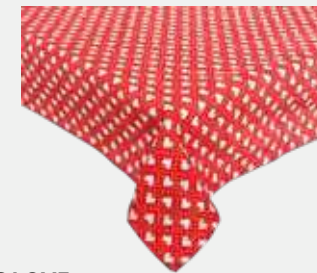

XMAS LOVE

Tovaglia 140×180 cm (6 persone)
Tablecloth inc 55×71" (6 people)

Cotone riciclato 90%+10% poliestere
Recycled cotton 90%+10% polyester
TXXTO11XMLO - EAN 8056444197471

INNER 6
MASTER 36