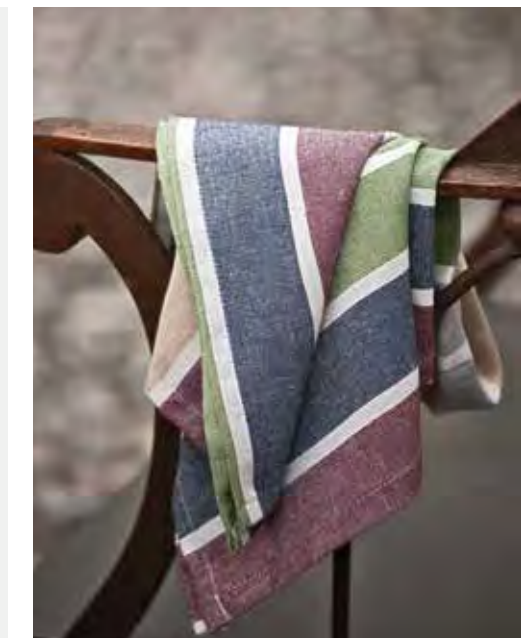

GINKO (8 persone / 8 people)

Tovaglia 140×240 cm con tratt. antimacchia
Water repellent tablecloth 55"×94 ½"

Poliestere / Polyester
TXXT020GINK - EAN 8056444245028

INNER 6
MASTER 24

GINKO

Runner 40×140 cm con tratt. antimacchia
Water repellent runner 15 ¾"×55"

Poliestere / Polyester
TXXR03GINK - EAN 8056444245059

INNER 6
MASTER 60

GINKO

Cestino pane rotondo ø 18×16,5 H cm
Round bread basket ø 7"×6 ½" H

Cotone riciclato 90%+10% poliestere
/ Recycled cotton 90%+10% polyester
TXXCE01GINK - EAN 8056444264555

INNER 6
MASTER 120

GINKO

Guanto forno 27×17 cm
Oven mitt 10 ¾"×6 ¾"

Cotone riciclato 90%+10% poliestere
/ Recycled cotton 90%+10% polyester
TXXGU01GINK - EAN 8056444245127

INNER 12
MASTER 120

GINKO

Presina 15×15 cm
Pot holder 6"×6"

Cotone riciclato 90%+10% poliestere
/ Recycled cotton 90%+10% polyester
TXXPR08GINK - EAN 8056444245080

INNER 12
MASTER 252

STRIPES GINKO

Runner 40×120 cm
Runner 15 ¾"×47 ¾"

Cotone riciclato 90%+10% poliestere
/ Recycled cotton 90%+10% polyester
TXXR02GINK - EAN 8056444249736

INNER 12
MASTER 60

GINKO (4 persone / 4 people)

Tovaglia 140×140 cm con tratt. antimacchia
Water repellent tablecloth 55"×55"

Poliestere / Polyester
TXXT018GINK - EAN 8056444244960

INNER 6
MASTER 24

GINKO (6 persone / 6 people)

Tovaglia 140×180 cm con tratt. antimacchia
Water repellent tablecloth 55"×71"

Poliestere / Polyester
TXXT019GINK - EAN 8056444244991

INNER 6
MASTER 24

STRIPES GINKO

Tovaglietta 35×50 cm
Placemat 13 ¾"×19 ¾"

Cotone riciclato 90%+10% poliestere
/ Recycled cotton 90%+10% polyester
TXXT013GINK - EAN 8056444249675

INNER 12
MASTER 120

STRIPES GINKO

Set 2 canovacci 50×70 cm
Set 2 tea towels 19 ¾"×27 ½"

Cotone riciclato 90%+10% poliestere
/ Recycled cotton 90%+10% polyester
TXXCAE3GINK - EAN 8056444264524

INNER 12
MASTER 108