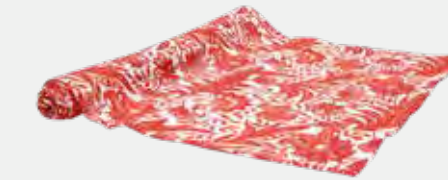

RED ORNAMENT

Runner 40×140 cm
Runner 15 ¾"×55"

Cotone riciclato 90%+10% poliestere
Recycled cotton 90%+10% polyester
TXXRU01REDO - EAN 8056444250947