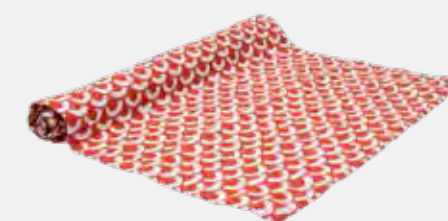

Bolo ø 14 cm
Bowl ø 5 ½"

Porcellana / Porcelain
GF068145763 - EAN 8056444251838

TORRES MATTONE

Insalatiera ø 22 cm
Salad bowl ø 8 ¾"

Porcellana / Porcelain
GF024225763 - EAN 8056444251890

TORRES MATTONE

Runner 40x140 cm con tratt. antimacchia
Water repellent runner 15 ¾"x55"