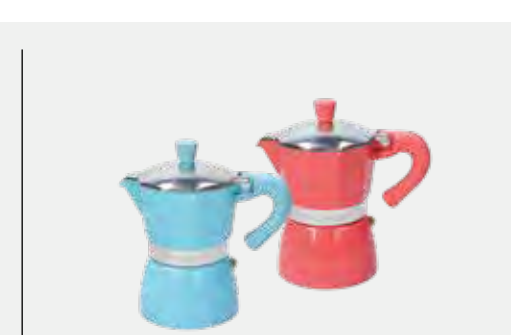

SAFARI

Caffettiera 3 tazze colori assortiti
Multicolor coffee maker 3 cups

Alluminio ad alto spessore
Extra-thick aluminum
WV430031M19 - EAN 8056444272185