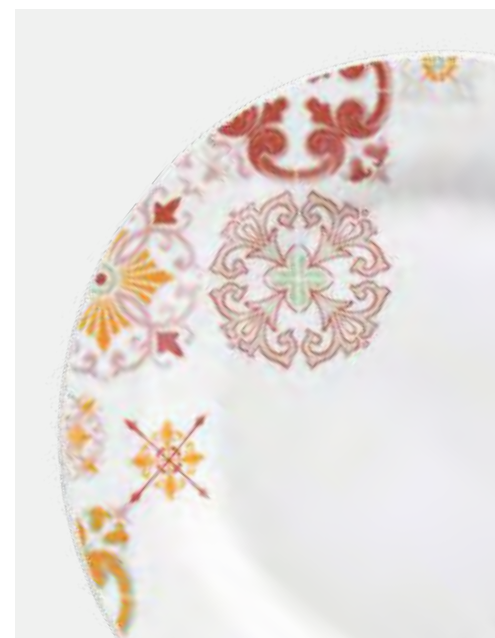

Gilda

Una proposta dal gusto classico nei toni caldi ed avvolgenti dell'autunno caratterizza il servizio tavola Gilda.

A proposal with a classic flavour in the warm and welcoming tones of autumn characterises the Gilda dinnerware set.

GILDA

Servizio tavola 18 pz / Table set 18 pcs

6 Piatti piani ø 27 cm / Dinner plates 10 ¾"
6 Piatti fondi ø 22 cm / Soup plates 8 ¾"
6 Piatti dessert ø 19 cm / Dessert plates 7 ½"

Porcellana / Porcelain
ON070185752 - EAN 8056444250497

Pasta Time

Dall'intramontabile piacere per la pasta nasce il decoro di questo servizio piatti allegro e colorato, un omaggio alla tipica cucina italiana.

From the timeless pleasure of pasta comes the décor of this dinnerware set with cheerful and colourful dishes, a tribute to the beloved Italian cuisine.

PASTA TIME

Servizio tavola 18 pz / Table set 18 pcs

6 Piatti piani ø 27 cm / Dinner plates ø 10 ¾"
6 Piatti fondi ø 20 cm / Soup plates 7 ¾"
6 Piatti dessert ø 21 cm / Dessert plates 8 ¾"

Porcellana / Porcelain
MC070185748 - EAN 8056444250176