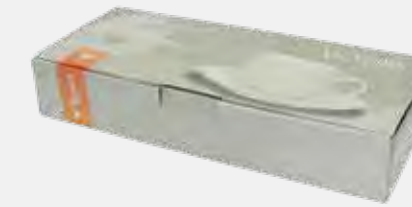

VICTORIA

Set 2 tazze colazione cc 300 cc
Set 2 tea cups with saucers 10 oz

Porcellana / Porcelain
VC085040000 - EAN 8000257714172