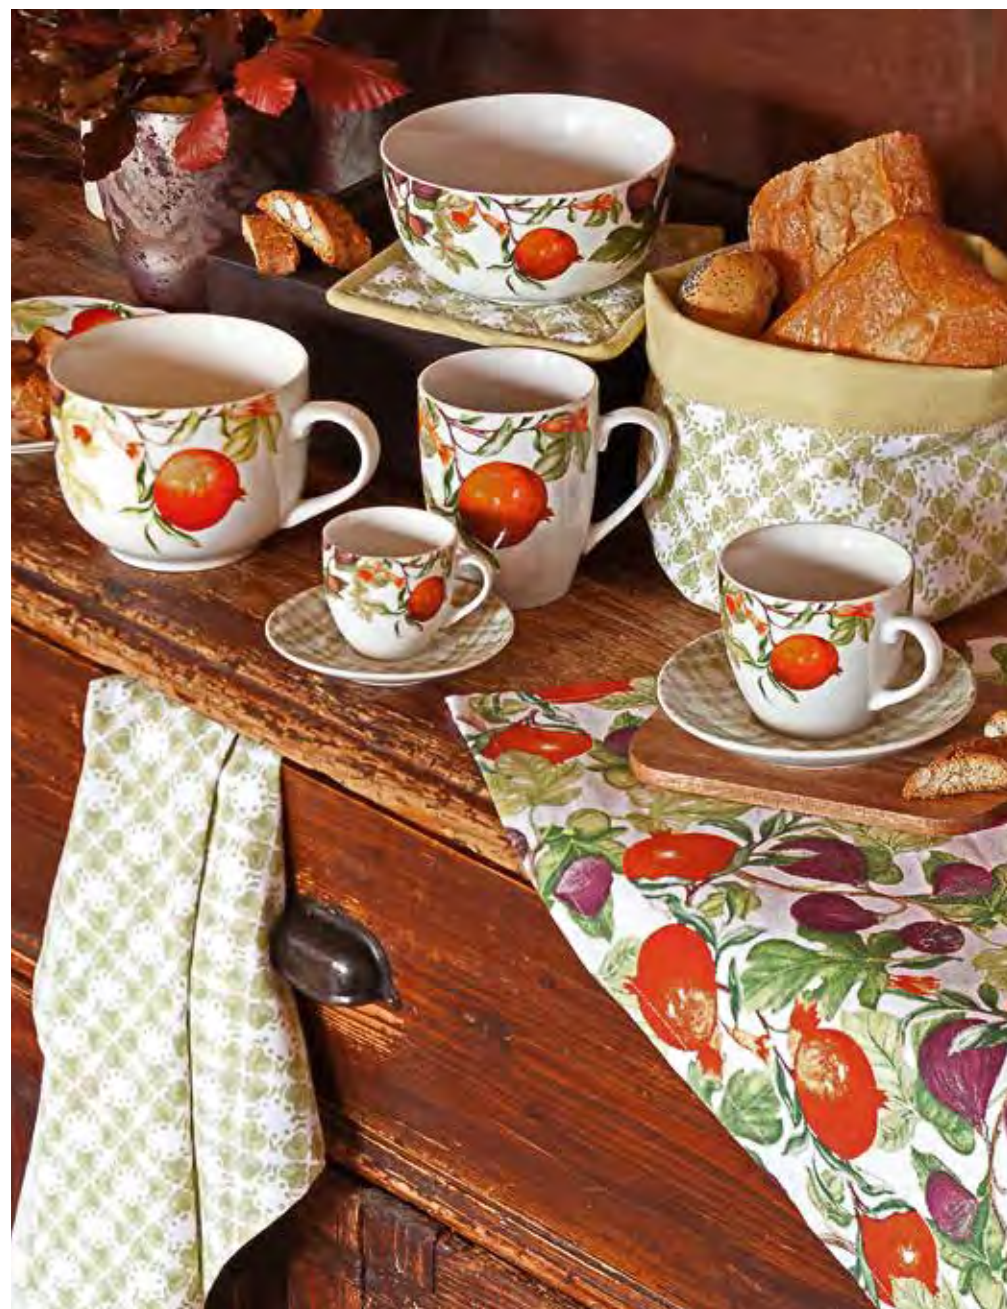

FLORENCE

Set 6 tazze caffè 80 cc con piattino
Set 6 coffee cups 2 ¾ oz with saucers

Porcellana / Porcelain
MC085015738 - EAN 8056444254938

FLORENCE

Set 6 tazze the 220 cc con piattino
Set 6 tea cups 6 ¾ oz with saucers

Porcellana / Porcelain
MC085025738 - EAN 8056444254952

FLORENCE

Mug 310 cc
Mug 10 ¾ oz

Porcellana / Porcelain
MC014315738 - EAN 8056444254860

FLORENCE

Tazza colazione 650 cc
Breakfast cup 22 oz

Porcellana / Porcelain
MC017655738 - EAN 8056444254907