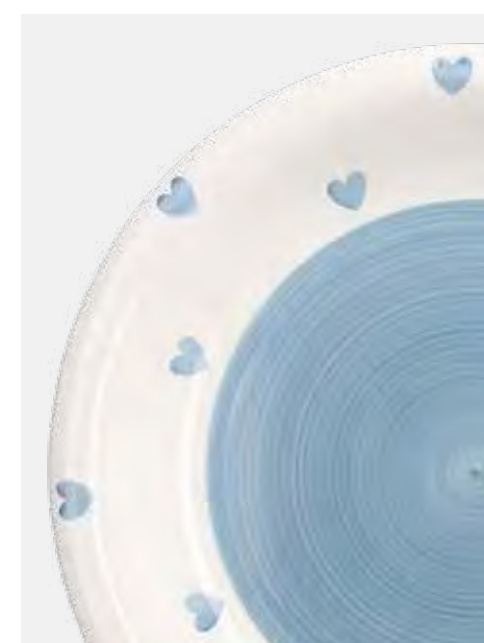

LOVELY

Mug 390 cc 3 colori assortiti
Mug 13 3/4 oz in 3 assorted colors

Stoneware - Dipinto a mano / Hand painted
LS114395696 - EAN 8056444190687

LOVELY

Bolo 14 cm 3 colori assortiti
Bowl 5 1/2" in 3 assorted colors

Stoneware - Dipinto a mano / Hand painted
LS168145696 - EAN 8056444190717